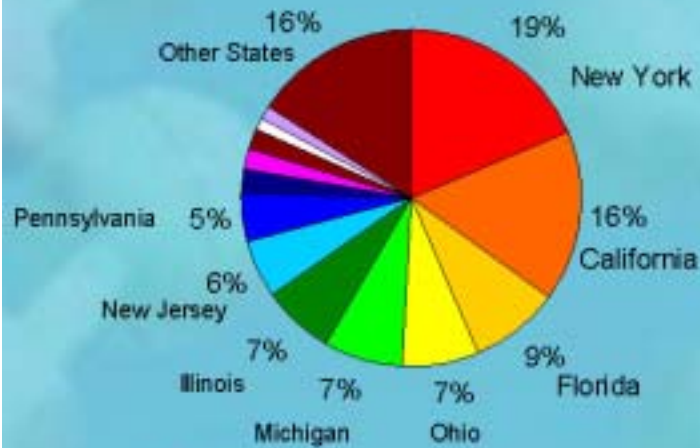

Geographic Distribution

Top States Where Romanian-Americans Live

Source: US Census Bureau, 1990

- The Romanian-American population is estimated at approximately one million people, although only half were counted in the 1990 Census.
- The three major areas of concentration are New York, California, and the Midwest.
- The top four cities of residence are New York City, Los Angeles, Chicago, and Detroit.

source: <http://www.roembus.org/>